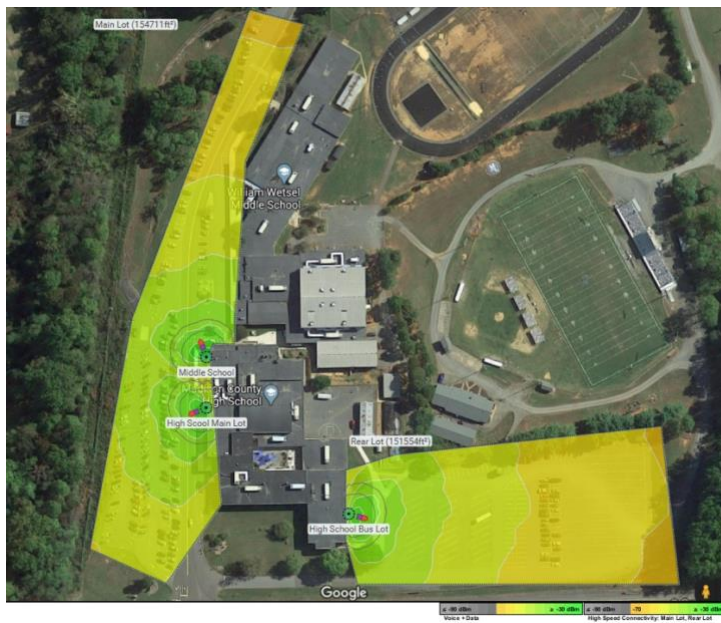

MCPS Public Wi-Fi

Community Wi-Fi Now Available

MCPS Internet Wi-Fi access is now available in school parking lots at Madison County High School and Waverly Yowell Elementary School to help our community during this period of school closures.

Here are some tips for accessing the Wi-Fi signal:

- Personal devices can connect to the “Madison-Public” network.
- MCPS staff and student devices can connect to “Madison-Private” or “Madison-Public” networks.

We hope this increased access can help our community members have access to information via the Internet.

See heat maps below for areas with best coverage:

*Note areas in green have the best signal strength and then weakens from yellow to orange.

In addition, please note that service may not be uninterrupted or error-free, but MCPS Technology will monitor daily to help address potential issues.